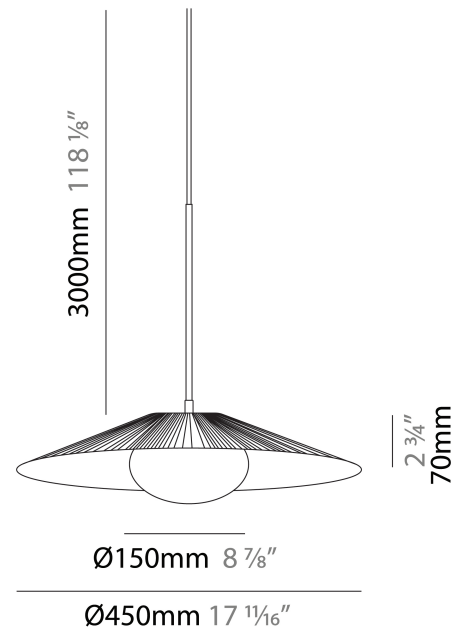

PROJECT	_____
TYPE	_____
SPECIFIER	_____
QUANTITY	_____
DATE	_____

ARCTIC CIRCLE SUSPENSION

D91233-

base number   Finish
Options

1. To build a product code in our configurator select the specify button on the base model # product page
2. To build a manual product code on this datasheet choose from the options listed below in blue font and add the suffix to the base model #

GENERAL

Series: Arctic Circle
Brand: Milan
Division: Design
Mounting Type: Suspension
Mounting Location: Ceiling
Subcategory: Pendant

PHYSICAL

Shape: Cone
Diameter (mm): 450
Diameter (in): 17 11/16
Height (mm): 393
Height (in): 15 1/2
Max. Overall Height (mm): 3000
Max. Overall Height (in): 118 1/8
Light Distribution: Direct
Diffuser: Opal Triplex acid-etched glass
Fixture Finish: TUG / CRE
Fixture Material: Ribbon / Aluminum
Cable Details: 3000mm / 118 1/8" Cable

ELECTRICAL

Number of Lamps: 1
Lamp Type: LED Retrofit
Bulb Included: Bulb Not Included
Max. Wattage Per Lamp (W): 4.8
Lamp Base: G9
Input Voltage (V): 120

LED

OPTICAL

RATINGS AND CERTIFICATIONS

Certified By: Certified for North American Standards
IP rating: IP20