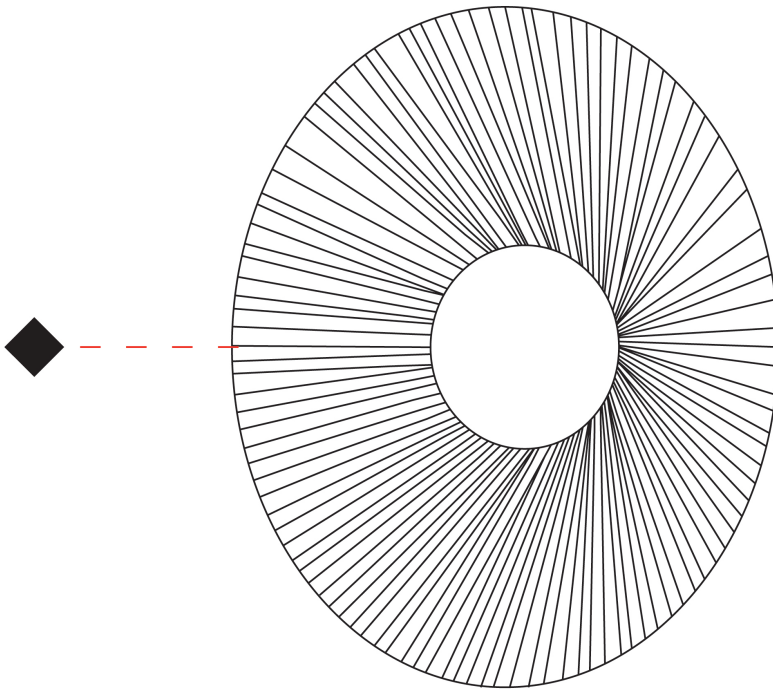

ARCTIC CIRCLE SUSPENSION

D93259-

PROJECT

TYPE

SPECIFIER

QUANTITY

DATE