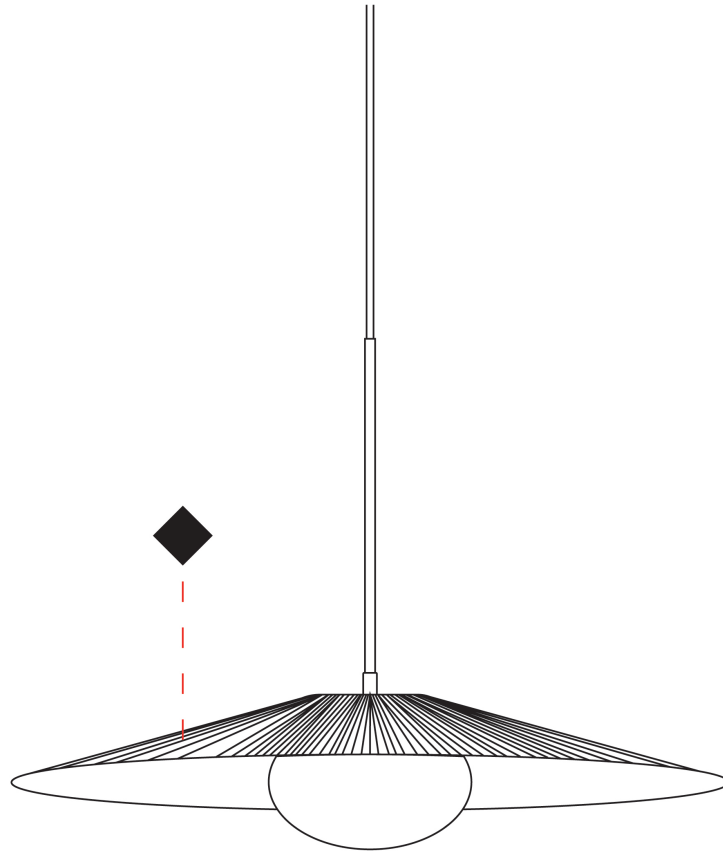

ARCTIC CIRCLE SUSPENSION

D91234-

PROJECT

TYPE

SPECIFIER

QUANTITY

DATE

D