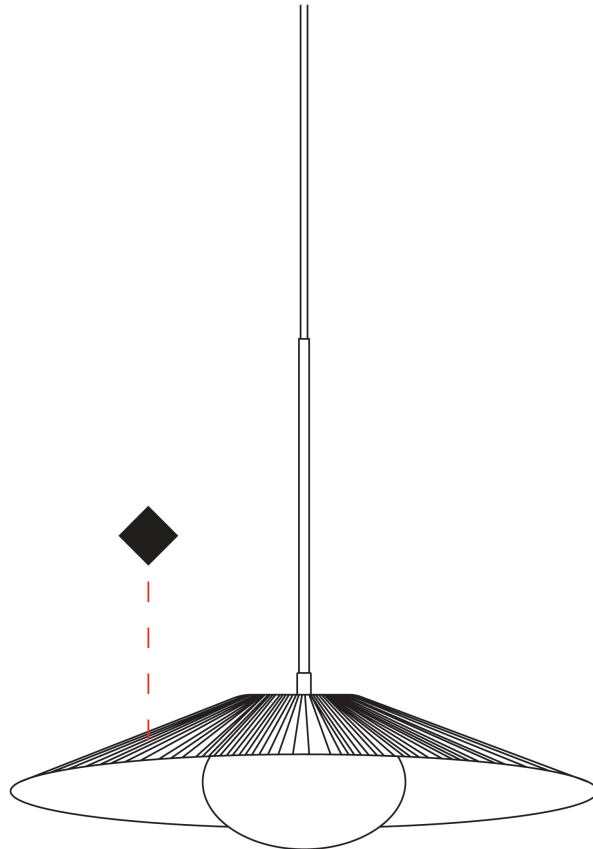

ARCTIC CIRCLE SUSPENSION

D91233-

PROJECT

TYPE

SPECIFIER

QUANTITY

DATE